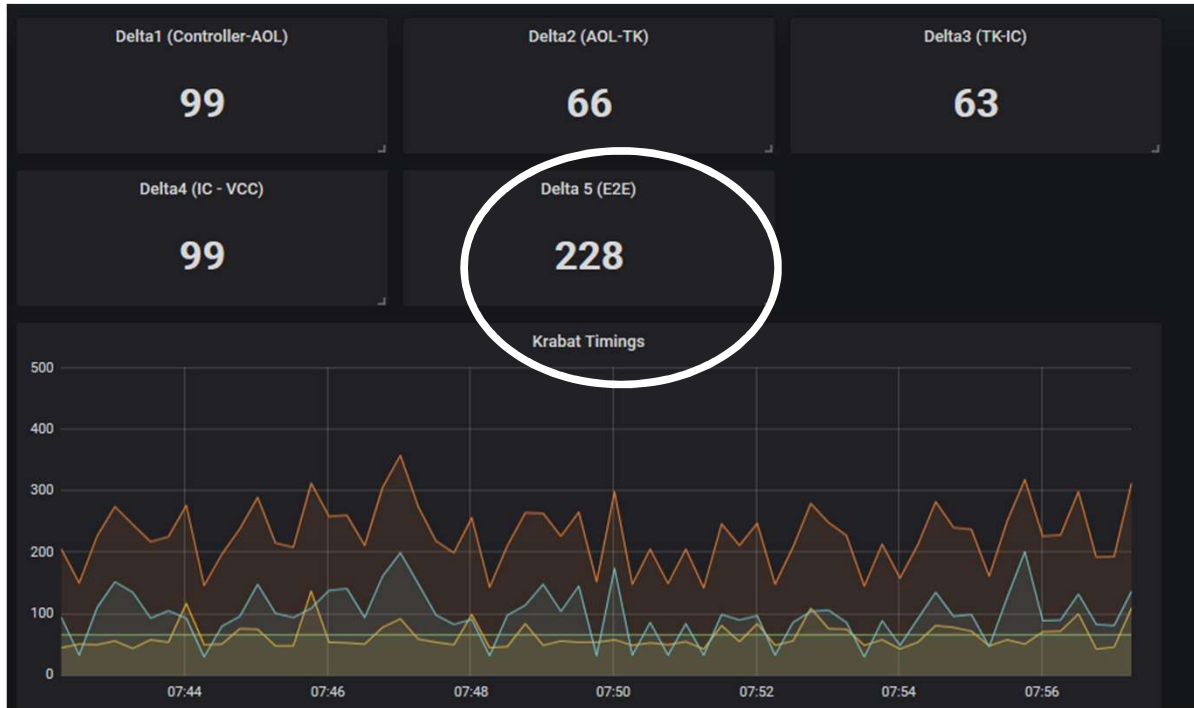

Latency Gbg stad Linnéplatsen – Volvo Cars Cloud 20180926

Communication

- From Intersection to AOL is copper wire
- From AOL to Gbg TK is 4G modem
- Else are "internet"

"Uneven" curve due to bad time synchronisation in different equipment